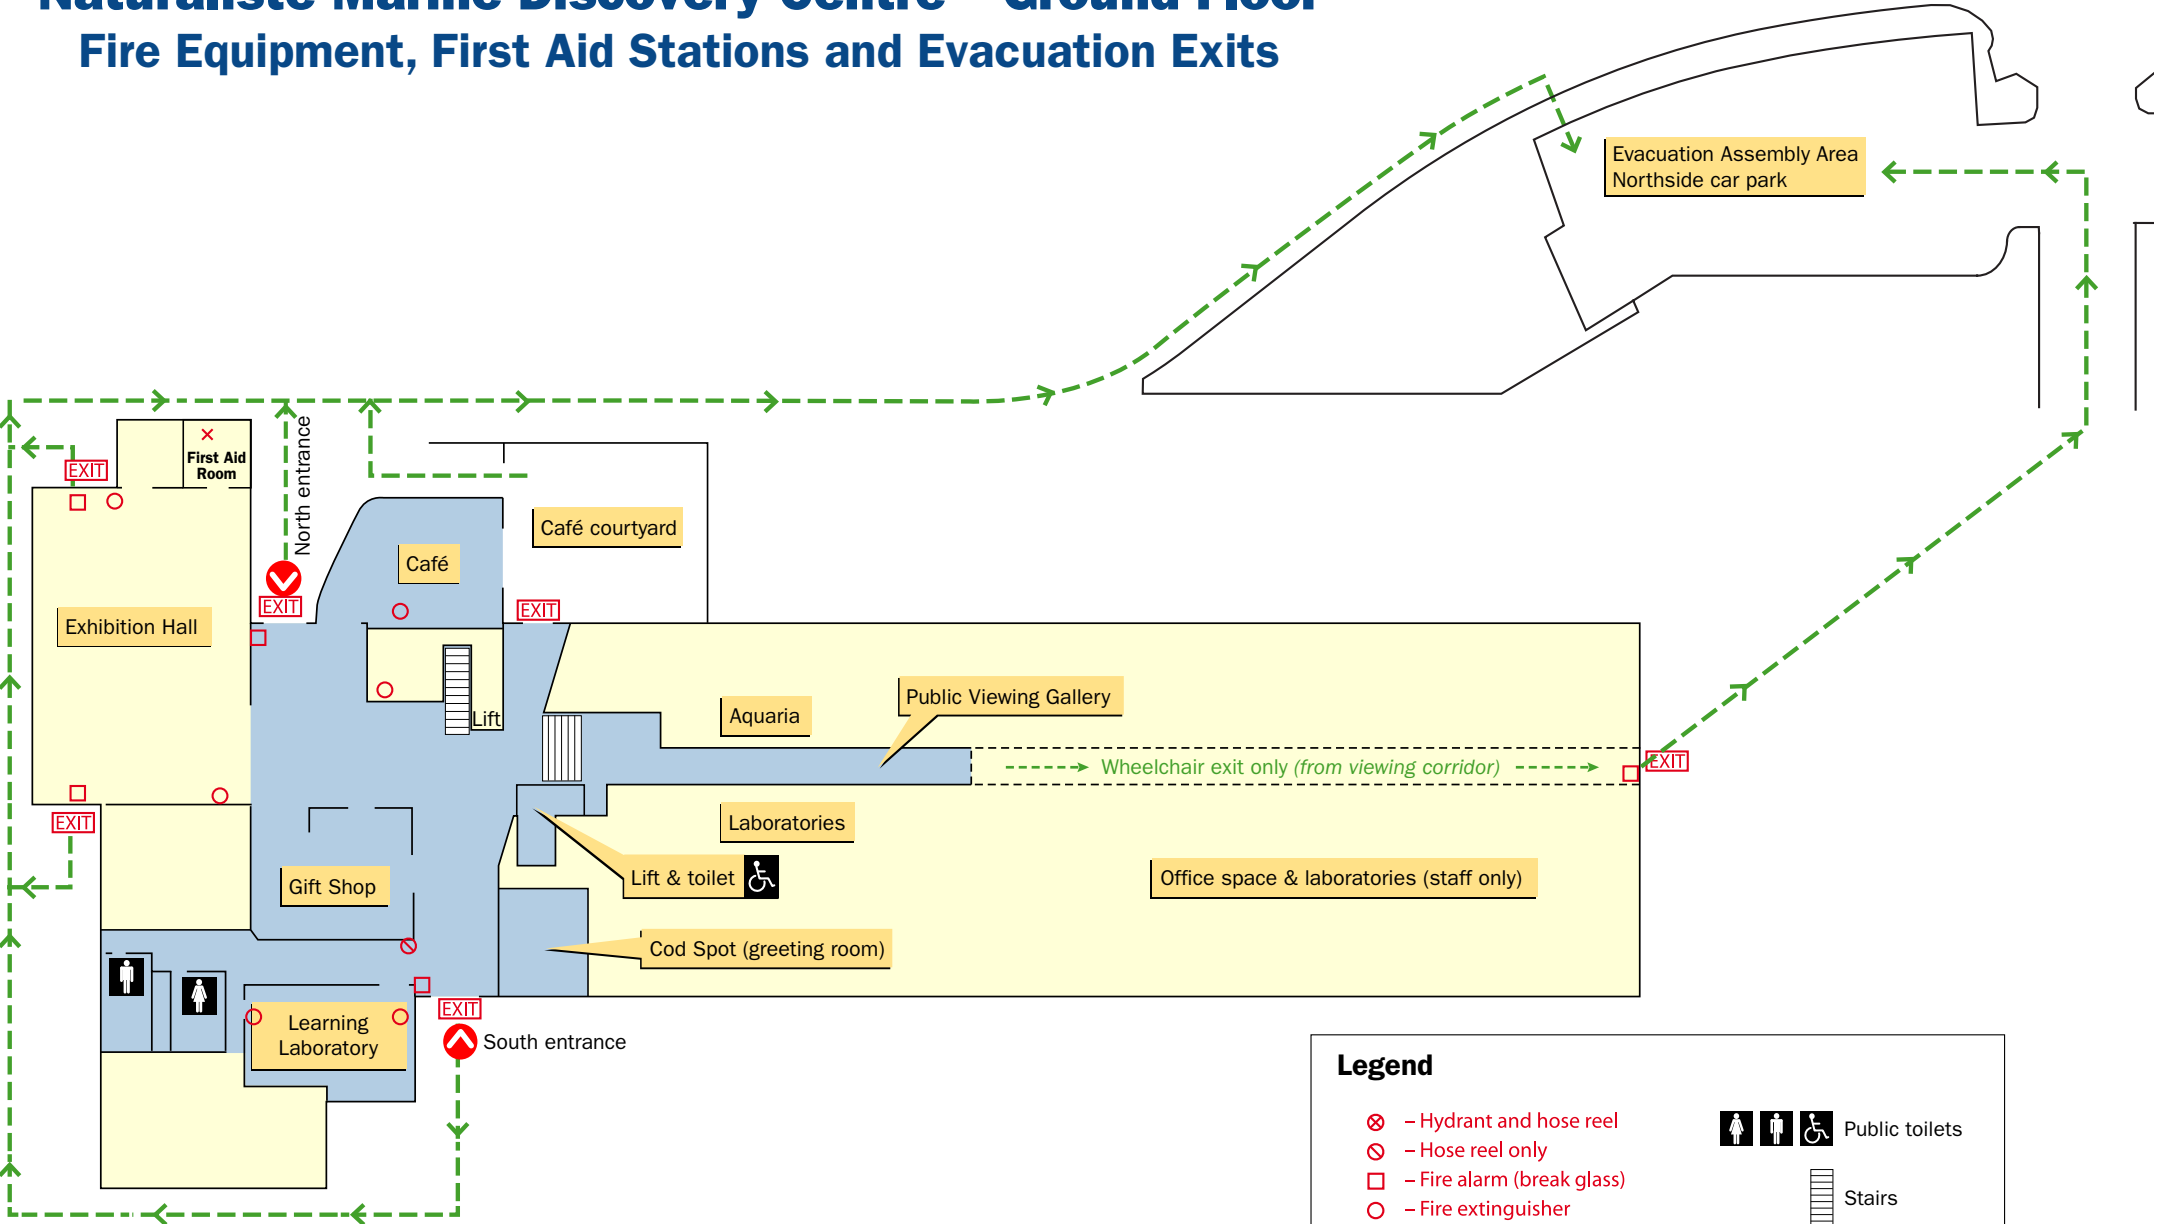

Naturaliste Marine Discovery Centre – Ground Floor

Fire Equipment, First Aid Stations and Evacuation Exits

Legend

- ⊗ - Hydrant and hose reel
- ⊙ - Hose reel only
- - Fire alarm (break glass)
- - Fire extinguisher
- × - First aid stations
- EXIT - Exit
- - - - Emergency evacuation route
- ♂ ♀ ♿ - Public toilets
- ▮ - Stairs